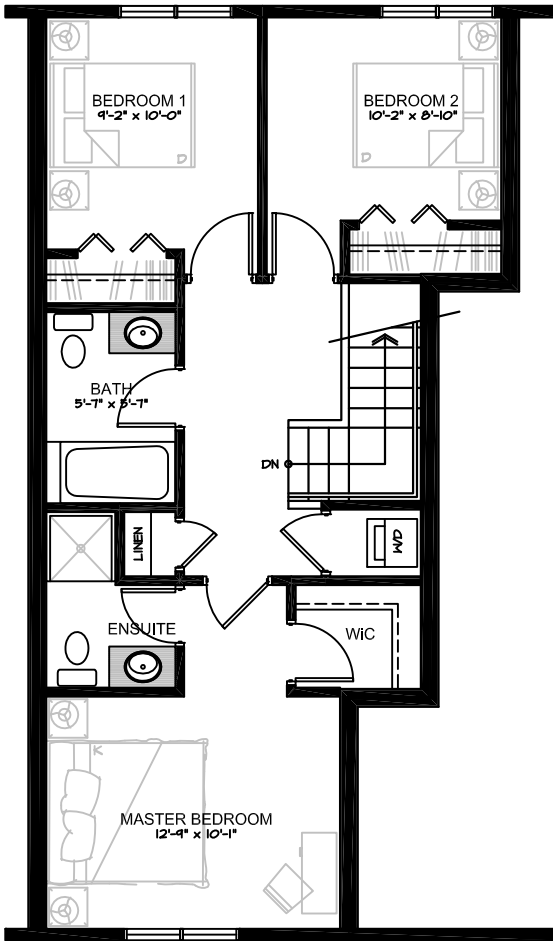

Units 1 - 6 elevation

**UPPER FLOOR PLAN**

FINISHED FLOOR AREA - 694 SQ. FT.

**MAIN FLOOR PLAN**

FINISHED FLOOR AREA - 584 SQ. FT.

**LOWER FLOOR PLAN**

FINISHED FLOOR AREA - 129 SQ. FT.

LIBERTY (Unit E) - 1407 SQ. FT.  
3 BEDROOMS, 2.5 BATHS