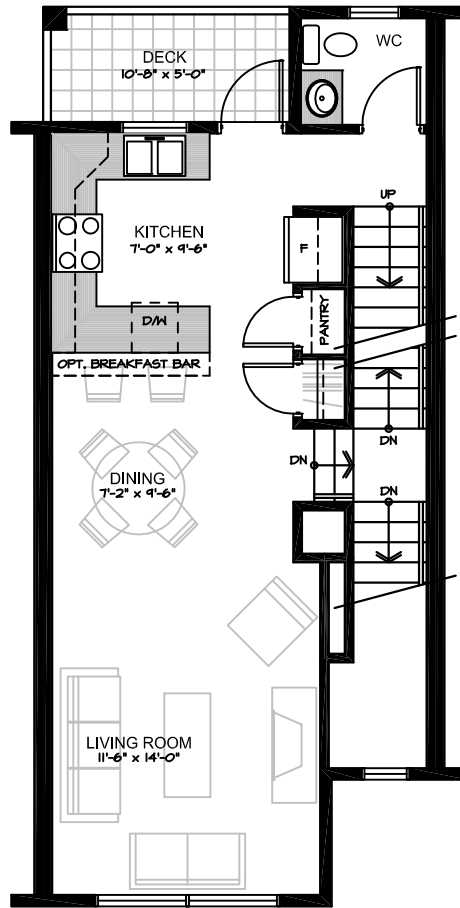

Units 1 - 6 elevation

**UPPER FLOOR PLAN**

FINISHED FLOOR AREA - 694 SQ. FT.

**MAIN FLOOR PLAN**

FINISHED FLOOR AREA - 584 SQ. FT.

**LOWER FLOOR PLAN**

FINISHED FLOOR AREA - 129 SQ. FT.

LIBERTY (Unit E) - 1407 SQ. FT.  
3 BEDROOMS, 2.5 BATHS