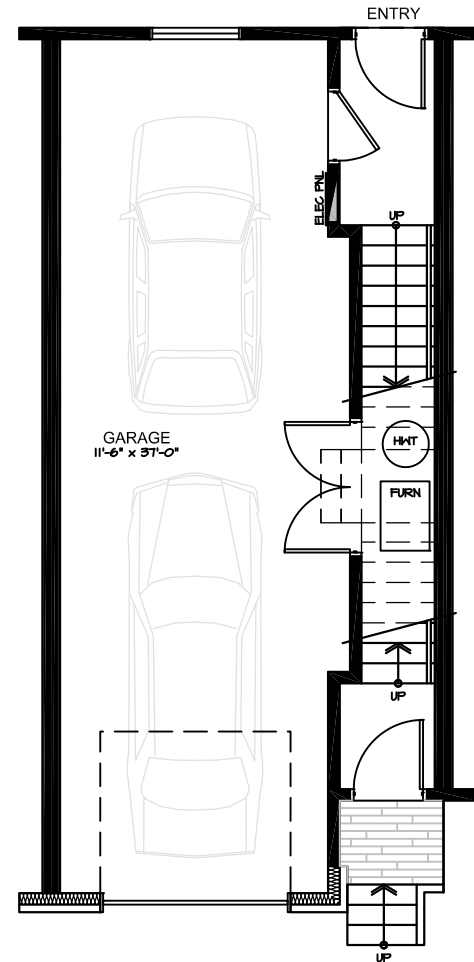

Units 1 - 6 elevation

**UPPER FLOOR PLAN**

FINISHED FLOOR AREA - 694 SQ. FT.

**MAIN FLOOR PLAN**

FINISHED FLOOR AREA - 584 SQ. FT.

**LOWER FLOOR PLAN**

FINISHED FLOOR AREA - 129 SQ. FT.

LIBERTY (Unit E) - 1407 SQ. FT.  
3 BEDROOMS, 2.5 BATHS